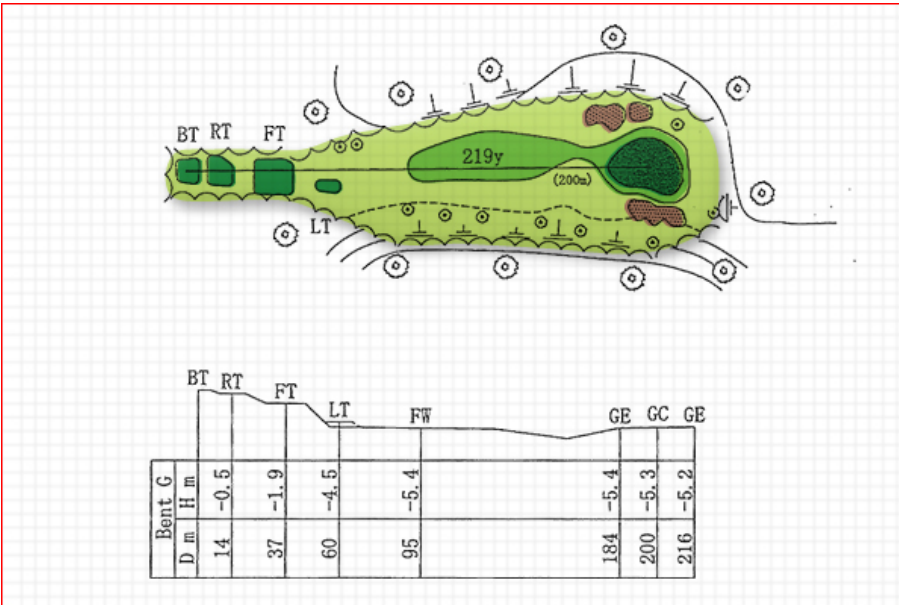

HOLE 2

PAR	4
Back	367 yards
Regular	346 yards
Front	338 yards
Ladies	318 yards
HDCP	9

Bent G		BT	RT	FT	LT	FW	IP	FW	FW	GE	GC	GE
D	m	18					229	261	272	324	335	347
H	m	-0.8					-15.8	-16.2	-16.2	-14.2	-13.8	-13.3
		26										
						132						
						-10.7						

HOLE 3

PAR	3
Back	164 yards
Regular	148 yards
Front	134 yards
Ladies	108 yards
HDCP	15

Bent G		BT	RT	FT	LT	FW	GC	GE
D	m	15				128	139	150
H	m	-0.8				+0.9	+1.2	+1.6
		28						
						51		
						-0.6		

HOLE 4

PAR	5
Back	491 yards
Regular	472 yards
Front	451 yards
Ladies	430 yards
HDCP	13

HOLE 5

PAR	3
Back	219 yards
Regular	204 yards
Front	178 yards
Ladies	153 yards
HDCP	7

HOLE 6

PAR	4
Back	387 yards
Regular	371 yards
Front	359 yards
Ladies	319 yards
HDCP	17

HOLE 7

PAR	4
Back	383 yards
Regular	372 yards
Front	355 yards
Ladies	319 yards
HDCP	11

Point	G	D	H	m
BTRT		10	-1.6	
FT		25	-1.9	
LT		58	-3.1	
FW		117	-5.7	
IP		229	-8.4	
FW		290	-12.7	
FW	GE	326	-12.4	
GC	GE	337	-11.7	
GC	GE	350	-11.5	
GC	GE	363	-11.2	