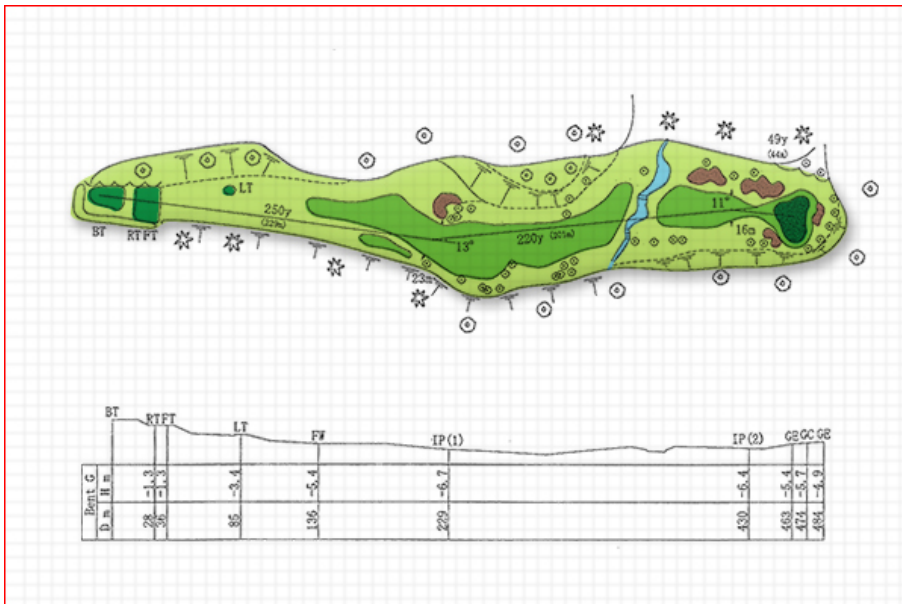

HOLE 8

PAR	5
Back	575 yards
Regular	559 yards
Front	537 yards
Ladies	510 yards
HDCP	3

Point	G	D	H	m
BTRT		15	-0.6	
FT		35	-0.8	
LT		60	-1.3	
FF		90	-5.7	
FF		94	-8.7	
FF		112	-3.1	
IP(1)		229	+7.0	
IP(2)		470	+12.2	
GC	GE	509	+16.5	
GC	GE	526	+17.7	
GC	GE	543	+18.8	

HOLE 9

PAR	4
Back	449 yards
Regular	429 yards
Front	407 yards
Ladies	363 yards
HDCP	1

Point	G	D	H	m
BTRT		19	-0.6	
FT		39	-1.1	
LT		79	-3.5	
FW		135	-6.4	
IP		229	-8.2	
GC	GE	397	-15.1	
GC	GE	411	-14.9	
GC	GE	425	-14.7	

HOLE 10

PAR	4
Back	356 yards
Regular	344 yards
Front	335 yards
Ladies	326 yards
HDCP	14

HOLE 11

PAR	5
Back	519 yards
Regular	488 yards
Front	479 yards
Ladies	426 yards
HDCP	10

HOLE 12

PAR	4
Back	377 yards
Regular	344 yards
Front	334 yards
Ladies	316 yards
HDCP	6