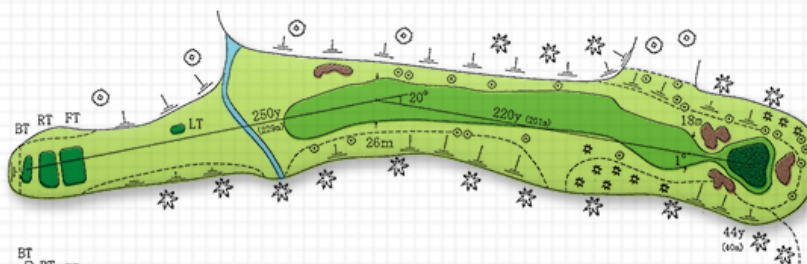

HOLE 15

PAR	3
Back	216 yards
Regular	188 yards
Front	182 yards
Ladies	159 yards
HDCP	16

Bent G		BT	RT	FT	LT	FW	GE	GC	GE
D m	H m								
25	-2.2					142	-8.3	184	-8.9
31	-2.2							197	-8.9
52	-2.8							210	-8.6

HOLE 16

Bent G		BTRTFTLT			FW	IP	GE	GC	GE
D.m	H.m	BT	RT	FT					
10	0.0	21	0.0	31	0.0	92	0.5	229	0.6
312	1.2	326	1.5	340	1.7				

PAR	4
Back	357 yards
Regular	346 yards
Front	334 yards
Ladies	323 yards
HDCP	12

HOLE 17

Bent G		BTRTFT			LT	FW	IP	GE	GC	GE	
D.m	H.m	BT	RT	FT							
13	-0.2	25	-0.6	33	-0.6	116	3.0	229	6.8	332	1.5
340	1.8	349	2.1								

PAR	4
Back	372 yards
Regular	358 yards
Front	345 yards
Ladies	336 yards
HDCP	4

HOLE 18

Bent G		BTRTFT			LT	FW	IP (1)	IP (2)	GE	GC	GE
D.m	H.m	BT	RT	FT							
14	-2.7	29	-3.4	98	-8.7	164	-14.0	229	-15.5	470	-19.2
458	-18.8	470	-18.5	483	-18.2						

PAR	5
Back	514 yards
Regular	499 yards
Front	482 yards
Ladies	407 yards
HDCP	18