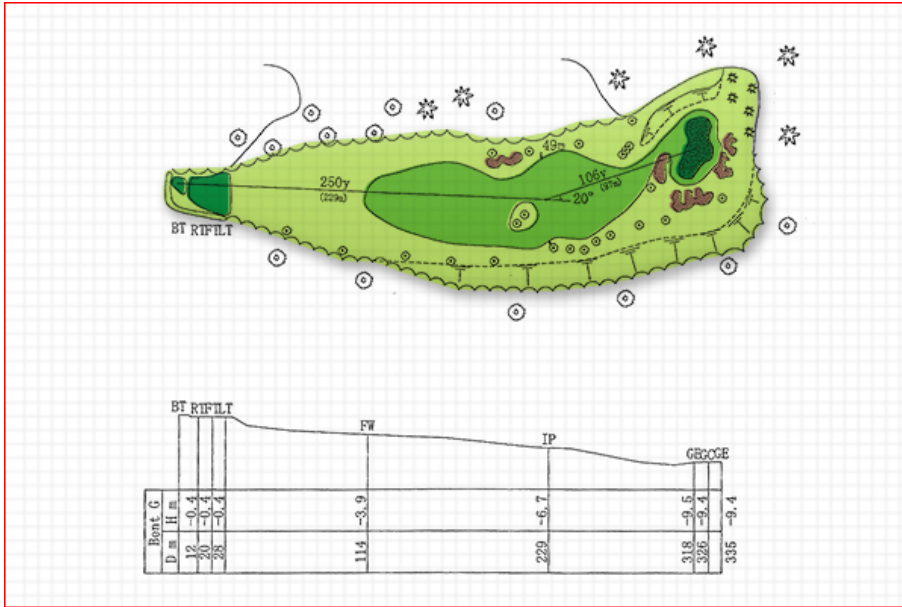

HOLE 8

PAR	5
Back	575 yards
Regular	559 yards
Front	537 yards
Ladies	510 yards
HDCP	3

Point	G	D	H	m
BTRT		15	-0.6	
FT		35	-0.8	
LT		60	-1.3	
FF		90	-5.7	
FF		94	-8.7	
FF		112	-3.1	
IP(1)		229	+7.0	
IP(2)		470	+12.2	
GC	GE	509	+16.5	
GC	GE	526	+17.7	
GC	GE	543	+18.8	

HOLE 9

PAR	4
Back	449 yards
Regular	429 yards
Front	407 yards
Ladies	363 yards
HDCP	1

Point	G	D	H	m
BTRT		19	-0.6	
FT		39	-1.1	
LT		79	-3.5	
FW		135	-6.4	
IP		229	-8.2	
GC	GE	397	-15.1	
GC	GE	411	-14.9	
GC	GE	425	-14.7	

HOLE 10

PAR	4
Back	356 yards
Regular	344 yards
Front	335 yards
Ladies	326 yards
HDCP	14

HOLE 11

PAR	5
Back	519 yards
Regular	488 yards
Front	479 yards
Ladies	426 yards
HDCP	10

HOLE 12

PAR	4
Back	377 yards
Regular	344 yards
Front	334 yards
Ladies	316 yards
HDCP	6