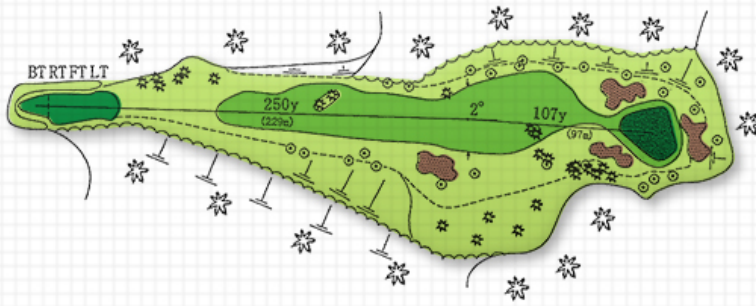

HOLE 13

PAR	3
Back	171 yards
Regular	147 yards
Front	140 yards
Ladies	135 yards
HDCP	8

Bent G		BT	RT	FT	LT	FW	GE	GC	GE
D m	H m								
22	-0.2					123	3.2	145	4.3
-28	-0.2							156	4.8
33	-0.2							166	5.3

HOLE 14

PAR	4
Back	416 yards
Regular	393 yards
Front	383 yards
Ladies	364 yards
HDCP	2

Bent G		BT	RT	FT	LT	FW	IP	GE	GC	GE
D m	H m									
21	-0.2					109	-0.9			364
-30	-0.2									380
47	-0.7									395
							229	3.5		

HOLE 15

PAR	3
Back	216 yards
Regular	188 yards
Front	182 yards
Ladies	159 yards
HDCP	16

Bent G		BT	RT	FT	LT	FW	GE	GC	GE
D m	H m								
25	-2.2					142	-8.3	184	-8.9
31	-2.2							197	-8.9
52	-2.8							210	-8.6

HOLE 16

Bent G		BTRTFTLT			FW	IP	GE	GC	GE
D.m	H.m	BT	RT	FT					
10	0.0	21	0.0	31	0.0	92	0.5	229	0.6
312	1.2	326	1.5	340	1.7				

PAR	4
Back	357 yards
Regular	346 yards
Front	334 yards
Ladies	323 yards
HDCP	12