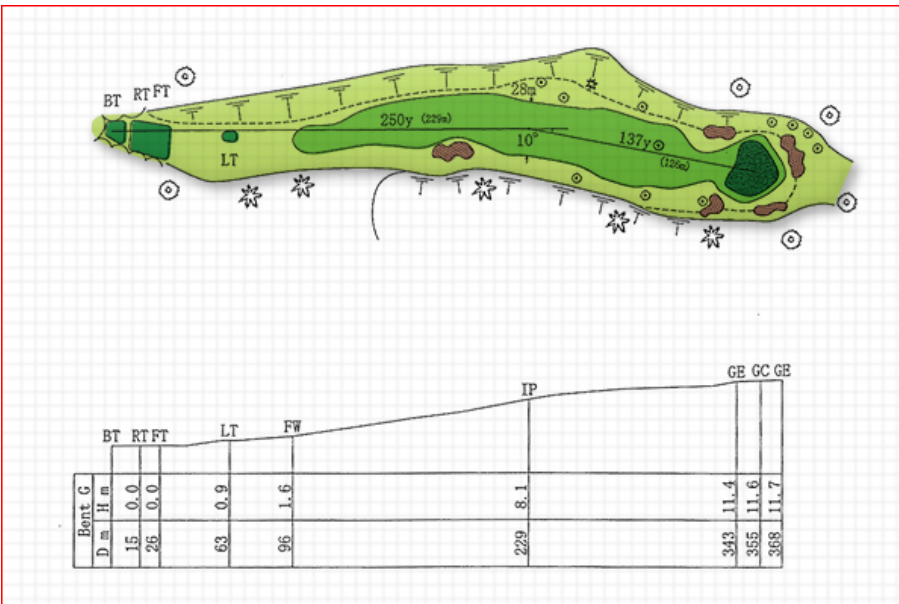

HOLE 3

PAR	3
Back	164 yards
Regular	148 yards
Front	134 yards
Ladies	108 yards
HDCP	15

Bent G		BT	RT	FT	LT	FW	GC	GE
D	m	15				128	139	150
H	m	-0.8				+0.9	+1.2	+1.6
		28						
						51		
						-0.6		

HOLE 4

PAR	5
Back	491 yards
Regular	472 yards
Front	451 yards
Ladies	430 yards
HDCP	13

HOLE 5

PAR	3
Back	219 yards
Regular	204 yards
Front	178 yards
Ladies	153 yards
HDCP	7

HOLE 6

PAR	4
Back	387 yards
Regular	371 yards
Front	359 yards
Ladies	319 yards
HDCP	17

HOLE 7

PAR	4
Back	383 yards
Regular	372 yards
Front	355 yards
Ladies	319 yards
HDCP	11

Point	G	D	H	m
BTRT		10	-1.6	
FT		25	-1.9	
LT		58	-3.1	
FW		117	-5.7	
IP		229	-8.4	
FW		290	-12.7	
FW	GE	326	-12.4	
GC	GE	337	-11.7	
GC	GE	350	-11.5	
GC	GE	363	-11.2	

HOLE 8

PAR	5
Back	575 yards
Regular	559 yards
Front	537 yards
Ladies	510 yards
HDCP	3

Point	G	D	H	m
BTRT		15	-0.6	
FT		35	-0.8	
LT		60	-1.3	
FF		90	-5.7	
FF		94	-8.7	
FF		112	-3.1	
IP(1)		229	+7.0	
IP(2)		470	+12.2	
GC	GE	509	+16.5	
GC	GE	526	+17.7	
GC	GE	543	+18.8	