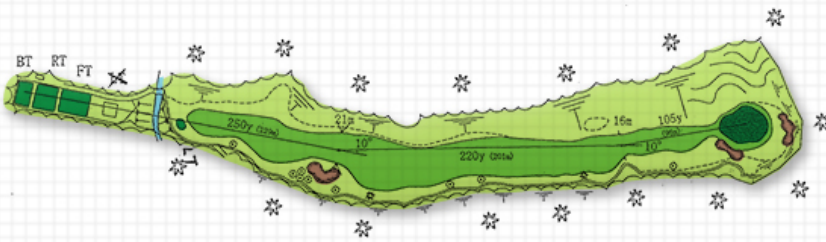

PAR	5
Back	491 yards
Regular	472 yards
Front	451 yards
Ladies	430 yards
HDCP	13

HOLE 5

PAR	3
Back	219 yards
Regular	204 yards
Front	178 yards
Ladies	153 yards
HDCP	7

HOLE 6

PAR	4
Back	387 yards
Regular	371 yards
Front	359 yards
Ladies	319 yards
HDCP	17

HOLE 7

PAR	4
Back	383 yards
Regular	372 yards
Front	355 yards
Ladies	319 yards
HDCP	11

Point	G	D	H	m
BTRT		10	-1.6	
FT		25	-1.9	
LT		58	-3.1	
FW		117	-5.7	
IP		229	-8.4	
FW		290	-12.7	
FW	GE	326	-12.4	
GC	GE	337	-11.7	
GC	GE	350	-11.5	
GC	GE	363	-11.2	

HOLE 8

PAR	5
Back	575 yards
Regular	559 yards
Front	537 yards
Ladies	510 yards
HDCP	3

Point	G	D	H	m
BTRT		15	-0.6	
FT		35	-0.8	
LT		60	-1.3	
FF		90	-5.7	
FF		94	-8.7	
FF		112	-3.1	
IP(1)		229	+7.0	
IP(2)		470	+12.2	
GC	GE	509	+16.5	
GC	GE	526	+17.7	
GC	GE	543	+18.8	