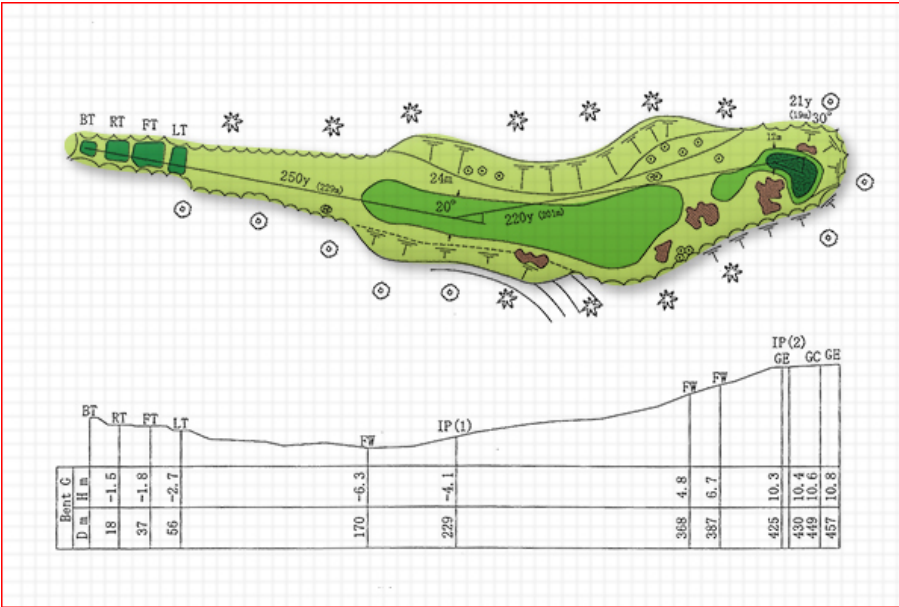

HOLE 3

PAR	3
Back	164 yards
Regular	148 yards
Front	134 yards
Ladies	108 yards
HDCP	15

Bent G		BT	RT	FT	LT	FW	GC	GE
D	m	15				128	139	150
H	m	-0.8				+0.9	+1.2	+1.6
		28						
						51		
						-0.6		

HOLE 4

PAR	5
Back	491 yards
Regular	472 yards
Front	451 yards
Ladies	430 yards
HDCP	13

HOLE 5

PAR	3
Back	219 yards
Regular	204 yards
Front	178 yards
Ladies	153 yards
HDCP	7

HOLE 6

PAR	4
Back	387 yards
Regular	371 yards
Front	359 yards
Ladies	319 yards
HDCP	17

HOLE 7

PAR	4
Back	383 yards
Regular	372 yards
Front	355 yards
Ladies	319 yards
HDCP	11

Point	G	D	H	m
BTRT		10	-1.6	
FT		25	-1.9	
LT		58	-3.1	
FW		117	-5.7	
IP		229	-8.4	
FW		290	-12.7	
FW	GE	326	-12.4	
GC	GE	337	-11.7	
GC	GE	350	-11.5	
GC	GE	363	-11.2	