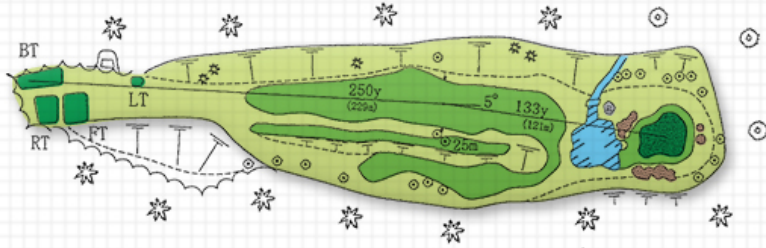

HOLE 3

PAR	3
Back	164 yards
Regular	148 yards
Front	134 yards
Ladies	108 yards
HDCP	15

Bent G		BT	RT	FT	LT	FW	GC	GE
D	m	15				128	139	150
H	m	-0.8				+0.9	+1.2	+1.6
		28						
						51		
						-0.6		

HOLE 4

PAR	5
Back	491 yards
Regular	472 yards
Front	451 yards
Ladies	430 yards
HDCP	13

HOLE 5

PAR	3
Back	219 yards
Regular	204 yards
Front	178 yards
Ladies	153 yards
HDCP	7

HOLE 6

PAR	4
Back	387 yards
Regular	371 yards
Front	359 yards
Ladies	319 yards
HDCP	17

HOLE 7

PAR	4
Back	383 yards
Regular	372 yards
Front	355 yards
Ladies	319 yards
HDCP	11

Point	G	D	H	m
BTRT		10	-1.6	
FT		25	-1.9	
LT		58	-3.1	
FW		117	-5.7	
IP		229	-8.4	
FW		290	-12.7	
FW	GE	326	-12.4	
GC	GE	337	-11.7	
GC	GE	350	-11.5	
GC	GE	363	-11.2	

HOLE 8

PAR	5
Back	575 yards
Regular	559 yards
Front	537 yards
Ladies	510 yards
HDCP	3

Point	G	D	H	m
BTRT		15	-0.6	
FT		35	-0.8	
LT		60	-1.3	
FF		90	-5.7	
FF		94	-8.7	
FF		112	-3.1	
IP(1)		229	+7.0	
IP(2)		470	+12.2	
GC	GE	509	+16.5	
GC	GE	526	+17.7	
GC	GE	543	+18.8	