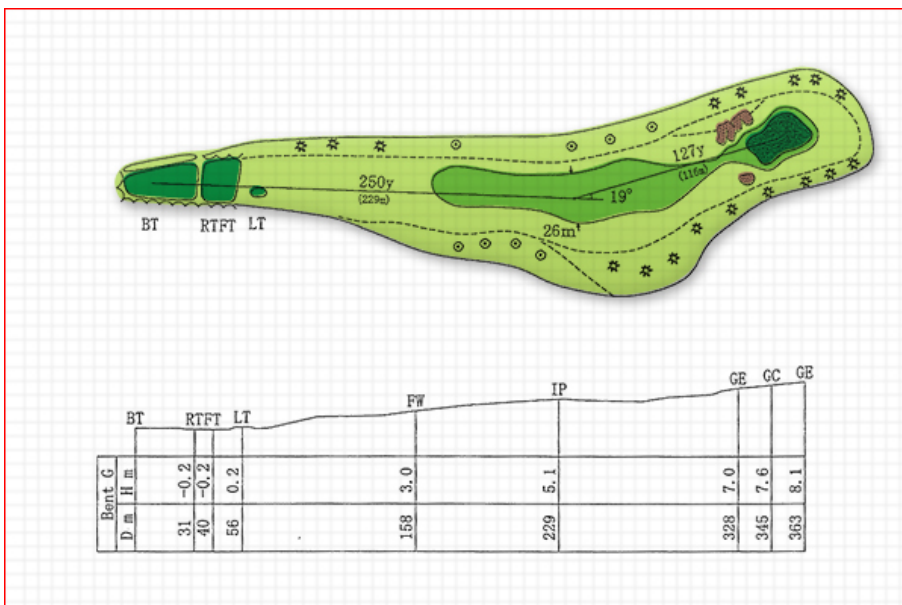

HOLE 9

PAR	4
Back	449 yards
Regular	429 yards
Front	407 yards
Ladies	363 yards
HDCP	1

Point	G	D	H	m
BTRT		19	-0.6	
FT		39	-1.1	
LT		79	-3.5	
FW		135	-6.4	
IP		229	-8.2	
GC	GE	397	-15.1	
GC	GE	411	-14.9	
GC	GE	425	-14.7	

HOLE 10

PAR	4
Back	356 yards
Regular	344 yards
Front	335 yards
Ladies	326 yards
HDCP	14

HOLE 11

PAR	5
Back	519 yards
Regular	488 yards
Front	479 yards
Ladies	426 yards
HDCP	10

HOLE 12

PAR	4
Back	377 yards
Regular	344 yards
Front	334 yards
Ladies	316 yards
HDCP	6

HOLE 13

PAR	3
Back	171 yards
Regular	147 yards
Front	140 yards
Ladies	135 yards
HDCP	8

Bent G		BT	RT	FT	LT	FW	GE	GC	GE
D m	H m								
22	-0.2					123	3.2	145	4.3
-28	-0.2							156	4.8
33	-0.2							166	5.3