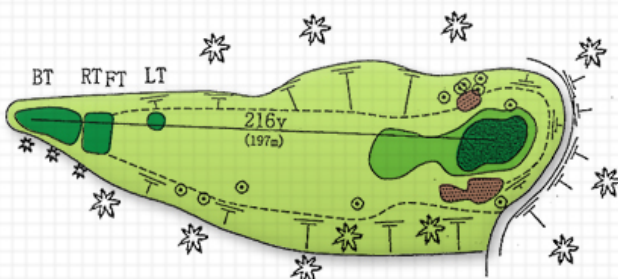

HOLE 14

PAR	4
Back	416 yards
Regular	393 yards
Front	383 yards
Ladies	364 yards
HDCP	2

Bent G		BT	RT	FT	LT	FW	IP	GE	GC	GE
D m	H m									
21	-0.2					109	-0.9			364
-30	-0.2									380
47	-0.7									395
							229	3.5		

HOLE 15

PAR	3
Back	216 yards
Regular	188 yards
Front	182 yards
Ladies	159 yards
HDCP	16

Bent G		BT	RT	FT	LT	FW	GE	GC	GE
D m	H m								
25	-2.2					142	-8.3	184	-8.9
31	-2.2							197	-8.9
52	-2.8							210	-8.6

HOLE 16

Bent G		BTRTFTLT			FW	IP	GE	GC	GE
D.m	H.m	BT	RT	FT					
10	0.0	21	0.0	31	0.0	92	0.5	229	0.6
312	1.2	326	1.5	340	1.7				

PAR	4
Back	357 yards
Regular	346 yards
Front	334 yards
Ladies	323 yards
HDCP	12