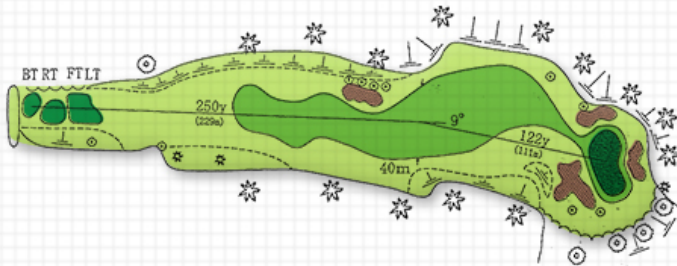

HOLE 14

PAR	4
Back	416 yards
Regular	393 yards
Front	383 yards
Ladies	364 yards
HDCP	2

Bent G		BT	RT	FT	LT	FW	IP	GE	GC	GE
D m	H m									
21	-0.2					109	-0.9			364
-30	-0.2									380
47	-0.7									395
							229	3.5		

HOLE 15

PAR	3
Back	216 yards
Regular	188 yards
Front	182 yards
Ladies	159 yards
HDCP	16

Bent G		BT	RT	FT	LT	FW	GE	GC	GE
D m	H m								
25	-2.2					142	-8.3	184	-8.9
31	-2.2							197	-8.9
52	-2.8							210	-8.6

HOLE 16

Bent G		BTRTFTLT			FW	IP	GE	GC	GE
D.m	H.m	BT	RT	FT					
10	0.0	21	0.0	31	0.0	92	0.5	229	0.6
312	1.2	326	1.5	340	1.7				

PAR	4
Back	357 yards
Regular	346 yards
Front	334 yards
Ladies	323 yards
HDCP	12

HOLE 17

Bent G		BTRTFT			LT	FW	IP	GE	GC	GE	
D.m	H.m	BT	RT	FT							
13	-0.2	25	-0.6	33	-0.6	116	3.0	229	6.8	332	1.5
340	1.8	349	2.1								

PAR	4
Back	372 yards
Regular	358 yards
Front	345 yards
Ladies	336 yards
HDCP	4